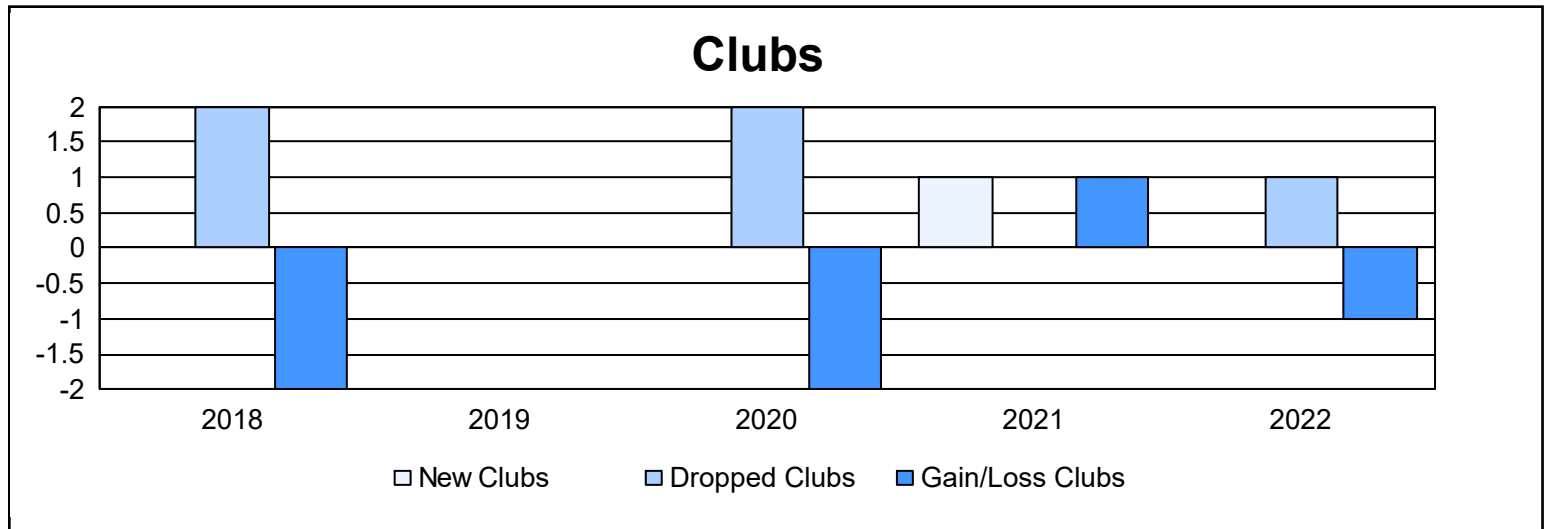

Year	New Clubs	Dropped Clubs	Gain/ Loss Clubs	New Members	Charter Members	Reinstate Members	Transfer Members	Total Member Added	Total Members Dropped	Gain/ Loss Members
2017-2018	0	2	-2	44	0	2	2	48	84	-36
2018-2019	0	0	0	30	0	8	1	39	85	-46
2019-2020	0	2	-2	14	0	1	0	15	44	-29
2020-2021	1	0	1	16	23	4	0	43	46	-3
2021-2022	0	1	-1	28	0	1	1	30	61	-31
<b>Average</b>	<b>0</b>	<b>1</b>	<b>-1</b>	<b>26</b>	<b>5</b>	<b>3</b>	<b>1</b>	<b>35</b>	<b>64</b>	<b>-29</b>

### Membership Composition June 2022 Cumulative