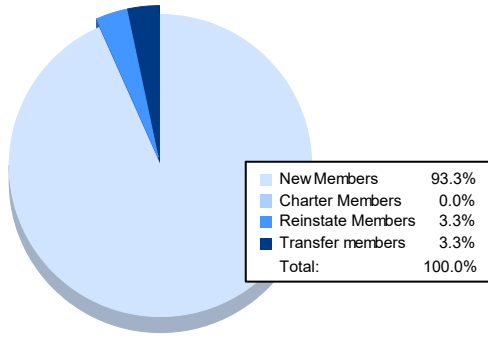

Year	New Clubs	Dropped Clubs	Gain/ Loss Clubs	New Members	Charter Members	Reinstate Members	Transfer Members	Total Member Added	Total Members Dropped	Gain/ Loss Members
2017-2018	0	2	-2	44	0	2	2	48	84	-36
2018-2019	0	0	0	30	0	8	1	39	85	-46
2019-2020	0	2	-2	14	0	1	0	15	44	-29
2020-2021	1	0	1	16	23	4	0	43	46	-3
2021-2022	0	1	-1	28	0	1	1	30	61	-31
<b>Average</b>	<b>0</b>	<b>1</b>	<b>-1</b>	<b>26</b>	<b>5</b>	<b>3</b>	<b>1</b>	<b>35</b>	<b>64</b>	<b>-29</b>

### Membership Composition June 2022 Cumulative