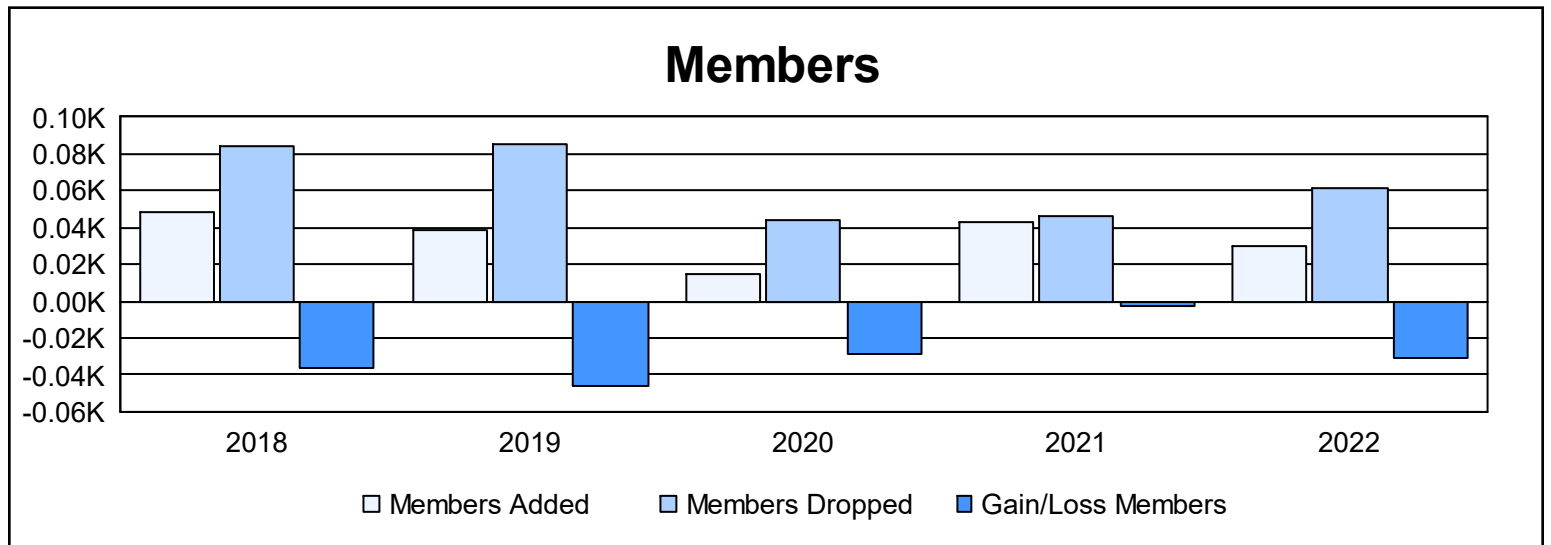

Year	New Clubs	Dropped Clubs	Gain/ Loss Clubs	New Members	Charter Members	Reinstate Members	Transfer Members	Total Member Added	Total Members Dropped	Gain/ Loss Members
2017-2018	0	2	-2	44	0	2	2	48	84	-36
2018-2019	0	0	0	30	0	8	1	39	85	-46
2019-2020	0	2	-2	14	0	1	0	15	44	-29
2020-2021	1	0	1	16	23	4	0	43	46	-3
2021-2022	0	1	-1	28	0	1	1	30	61	-31
<b>Average</b>	<b>0</b>	<b>1</b>	<b>-1</b>	<b>26</b>	<b>5</b>	<b>3</b>	<b>1</b>	<b>35</b>	<b>64</b>	<b>-29</b>

### Membership Composition June 2022 Cumulative